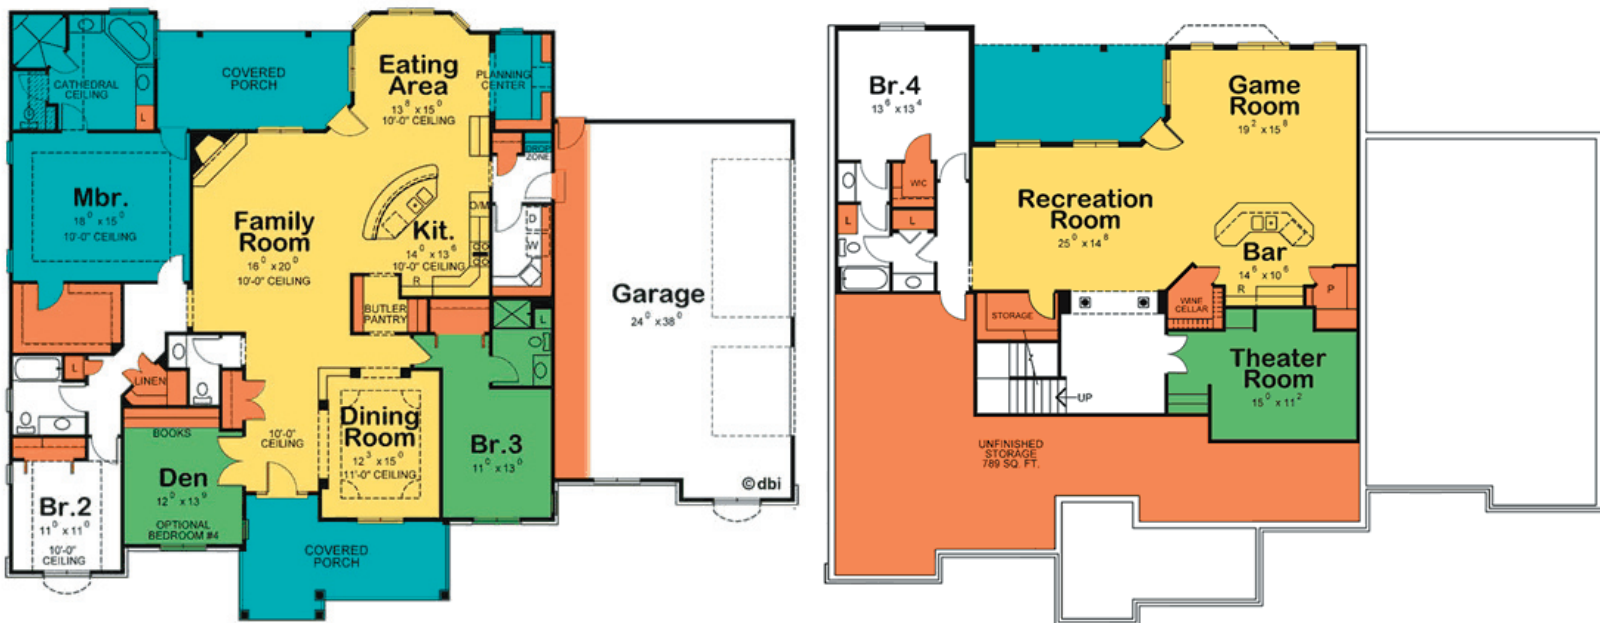

Live Well Custom Homes

Where Custom Means Designed For YOU

The **Haskell** • 2219 sq. ft. 80' wide • 57' deep

Livability at a Glance™

ENTERTAINING

DE-STRESSING

STORING

FLEXIBLE LIVING