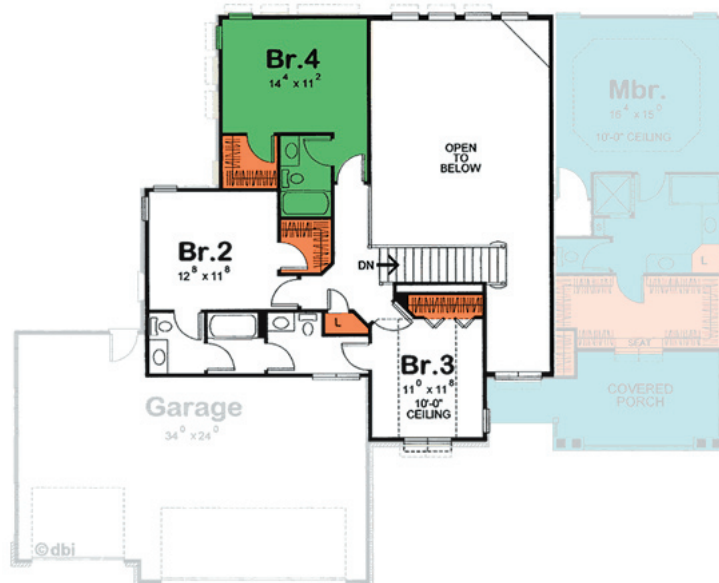

Live Well Custom Homes

Where Custom Means Designed For YOU

The **Westfield** • 2704 sq. ft. 69' wide • 56' deep

Livability at a Glance™

ENTERTAINING

DE-STRESSING

STORING

FLEXIBLE LIVING

*We can make changes to any of our plans to make it that perfect home for you.

Additional Elevation