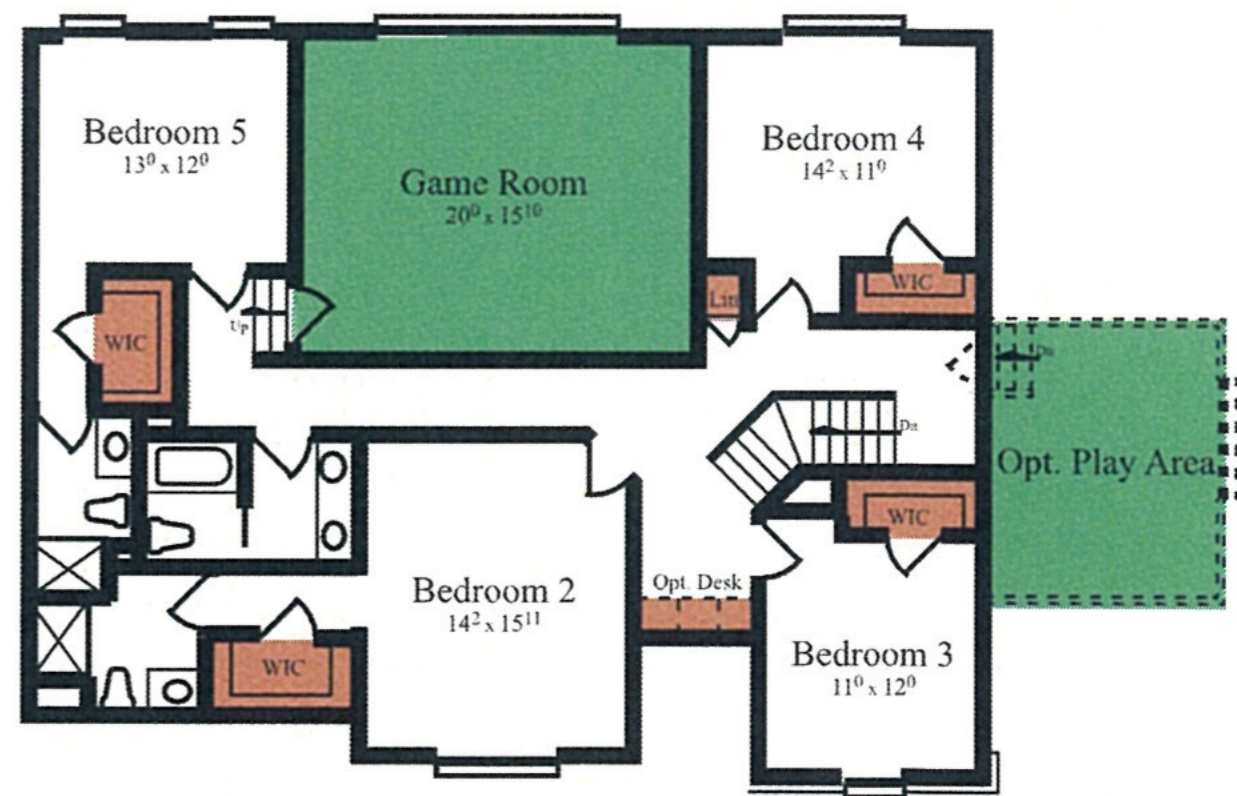

Live Well Custom Homes

Where Custom Means Designed For YOU

The San Marco I • 3277 sq. ft. 60' wide • 59' deep

Livability at a Glance™

- ENTERTAINING
- DE-STRESSING
- STORING
- FLEXIBLE LIVING

***We can make changes to any of our plans to make it that perfect home for you.**